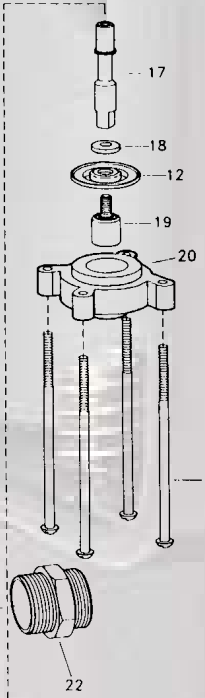

Line To Boom

List Price
Please Apply Discount

BYPASSING SOLENOID

AA144A-1-3
BYPASSING
(Returning Solenoid Valve)
\$209.92

23520-1/2-PP
23520-3/4-PP
Throttling Valve
(For Regulating Bypass on AA144A-1-3)
List.....\$29.76

Also See Foam Marker Parts Page for Brass Version

AA144A-1 (New Style)

TeeJet SOLENOID VALVE PARTS AA145-1 Parts

REF#	PART#	DESCRIPTION	LIST\$
1	CP14933-SS	SCREW	\$ 1.51
2	CP15168-IENP	JAM NUT	5.15
3	CP15166-I	COIL COVER	4.50
4	CP15161-I	ARMATURE STOP	11.02
5	CP15163-NYB	12V. COIL	51.04
6	CP14927-3-I	STRAP, STEEL	8.37
7	CP15169-SS	WASHER,SS	1.97
8	CP15164-NYB	UPPER HOUSING	5.35
9	CP15170-IENP	ARMATURE	20.35
10	CP15167-302SS	SPRING	5.37
11	CP14813-1-IENP	RETAINER RING	1.97
12	CP36101-EPR	DIA.,EPDM	7.20
12A	CP36101-VI	DIA.,VITON.	16.26

Ref#	Part#	Description	List Price
1	CP7698-SS	Screw, SS	\$ 1.78
2	CP18602-IENP	Jam nu	12.08
3	CP18603-I	Coil Cover.	13.53
4	CP18618-IENP	Armature Stop	35.46
5	CP18606-IENP	Armature	55.64
6	CP18605-NYB	Coil Assembly	108.23
7	CP18623-I	Strap Sub Assembly	NA
8	CP18607-CE	Upper Dia. Housing	NA
9	CP18621-EPR	Diaphragm, EPDM	11.63
9	CP18621-VI	Diaphragm, VITON	23.00
10	CP18610-SS	Seat Washer Retianer	19.66
11	CP18611-EPR	Seat Washer, EPDM	10.80
11	CP18611-VI	Seat Washer, VITON	16.73
12	CP18612-SS	Spacer	4.02
13	CP18613-SS	Stem.	19.51
14	CP18601-3/4-NY	Body, Nylon,3/4"	NA
14	CP18601-1-NY	Body, Nylon,1"	23.66
15	CP18609-SS	Washer	5.92
16	CP18614-CE	Lower Dia. Housing	NA
17	CP18617-SS	Lower Dia. Piston	14.34
18	CP18615-I	Bottom Plate.	NA
19	CP18608-302SS	Spring	NA
20	CP18620-304SS	Spring Retainer	7.32
21	CP18622-EPR	Boot, EPDM	9.55
22	CP18619-SS	Screw	5.14