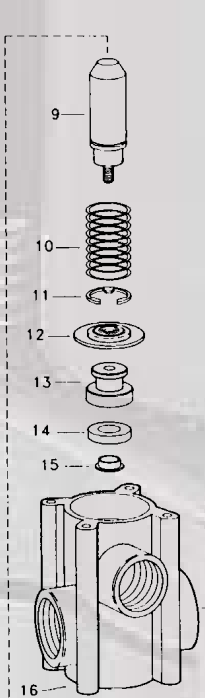

Line To Boom

List Price
Please Apply Discount

BYPASSING SOLENOID

AA144A-1-3
BYPASSING
(Returning Solenoid Valve)
\$209.92

23520-1/2-PP
23520-3/4-PP
Throttling Valve
(For Regulating Bypass on AA144A-1-3)
List.....\$29.76

Also See Foam Marker Parts Page for Brass Version

AA144A-1 (New Style)

TeeJet SOLENOID VALVE PARTS AA145-1 Parts

REF#	PART#	DESCRIPTION	LIST\$
1	CP14933-SS	SCREW	\$ 1.51
2	CP15168-IENP	JAM NUT	5.15
3	CP15166-I	COIL COVER	4.50
4	CP15161-I	ARMATURE STOP	11.02
5	CP15163-NYB	12V. COIL	51.04
6	CP14927-3-I	STRAP, STEEL	8.37
7	CP15169-SS	WASHER,SS	1.97
8	CP15164-NYB	UPPER HOUSING	5.35
9	CP15170-IENP	ARMATURE	20.35
10	CP15167-302SS	SPRING	5.37
11	CP14813-1-IENP	RETAINER RING	1.97
12	CP36101-EPR	DIA.,EPDM	7.20
12A	CP36101-VI	DIA.,VITON.	16.26

Ref#	Part#	Description	List Price
1	CP7698-SS	Screw, SS	\$ 1.78
2	CP18602-IENP	Jam nu	12.08
3	CP18603-I	Coil Cover.	13.53
4	CP18618-IENP	Armature Stop	35.46
5	CP18606-IENP	Armature	55.64
6	CP18605-NYB	Coil Assembly	108.23
7	CP18623-I	Strap Sub Assembly	NA
8	CP18607-CE	Upper Dia. Housing	NA
9	CP18621-EPR	Diaphragm, EPDM	11.63
9	CP18621-VI	Diaphragm, VITON	23.00
10	CP18610-SS	Seat Washer Retianer	19.66
11	CP18611-EPR	Seat Washer, EPDM	10.80
11	CP18611-VI	Seat Washer, VITON	16.73
12	CP18612-SS	Spacer	4.02
13	CP18613-SS	Stem.	19.51
14	CP18601-3/4-NY	Body, Nylon,3/4"	NA
14	CP18601-1-NY	Body, Nylon,1"	23.66
15	CP18609-SS	Washer	5.92
16	CP18614-CE	Lower Dia. Housing	NA
17	CP18617-SS	Lower Dia. Piston	14.34
18	CP18615-I	Bottom Plate.	NA
19	CP18608-302SS	Spring	NA
20	CP18620-304SS	Spring Retainer	7.32
21	CP18622-EPR	Boot, EPDM	9.55
22	CP18619-SS	Screw	5.14