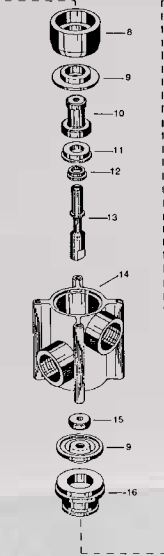

Line To Boom

List Price
Please Apply Discount

BYPASSING SOLENOID

AA144A-1-3
BYPASSING
(Returning Solenoid Valve)
\$209.92

23520-1/2-PP
23520-3/4-PP
Throttling Valve
(For Regulating Bypass on AA144A-1-3)
List.....\$29.76

Also See Foam Marker Parts Page for Brass Version

AA144A-1 (New Style)

TeeJet SOLENOID VALVE PARTS AA145-1 Parts

REF#	PART#	DESCRIPTION	LIST\$
1	CP14933-SS	SCREW	\$ 1.51
2	CP15168-IENP	JAM NUT	5.15
3	CP15166-I	COIL COVER	4.50
4	CP15161-I	ARMATURE STOP	11.02
5	CP15163-NYB	12V. COIL	51.04
6	CP14927-3-I	STRAP, STEEL	8.37
7	CP15169-SS	WASHER,SS	1.97
8	CP15164-NYB	UPPER HOUSING	5.35
9	CP15170-IENP	ARMATURE	20.35
10	CP15167-302SS	SPRING	5.37
11	CP14813-1-IENP	RETAINER RING	1.97
12	CP36101-EPR	DIA.,EPDM	7.20
12A	CP36101-VI	DIA.,VITON.	16.26

Ref#	Part#	Description	List Price
1	CP7698-SS	Screw, SS	\$ 1.78
2	CP18602-IENP	Jam nu	12.08
3	CP18603-I	Coil Cover.	13.53
4	CP18618-IENP	Armature Stop	35.46
5	CP18606-IENP	Armature	55.64
6	CP18605-NYB	Coil Assembly	108.23
7	CP18623-I	Strap Sub Assembly	NA
8	CP18607-CE	Upper Dia. Housing	NA
9	CP18621-EPR	Diaphragm, EPDM	11.63
9	CP18621-VI	Diaphragm, VITON	23.00
10	CP18610-SS	Seat Washer Retianer	19.66
11	CP18611-EPR	Seat Washer, EPDM	10.80
11	CP18611-VI	Seat Washer, VITON	16.73
12	CP18612-SS	Spacer	4.02
13	CP18613-SS	Stem.	19.51
14	CP18601-3/4-NY	Body, Nylon,3/4"	NA
14	CP18601-1-NY	Body, Nylon,1"	23.66
15	CP18609-SS	Washer	5.92
16	CP18614-CE	Lower Dia. Housing	NA
17	CP18617-SS	Lower Dia. Piston	14.34
18	CP18615-I	Bottom Plate.	NA
19	CP18608-302SS	Spring	NA
20	CP18620-304SS	Spring Retainer	7.32
21	CP18622-EPR	Boot, EPDM	9.55
22	CP18619-SS	Screw	5.14