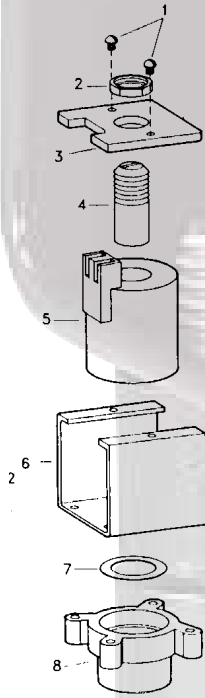

Line To Boom

List Price
Please Apply Discount

BYPASSING SOLENOID

AA144A-1-3
BYPASSING
(Returning Solenoid Valve)
\$209.92

23520-1/2-PP
23520-3/4-PP
Throttling Valve
(For Regulating Bypass on AA144A-1-3)
List.....\$29.76

Also See Foam Marker Parts Page for Brass Version

AA144A-1 (New Style)

TeeJet SOLENOID VALVE PARTS AA145-1 Parts

REF#	PART#	DESCRIPTION	LIST\$
1	CP14933-SS	SCREW	\$ 1.51
2	CP15168-IENP	JAM NUT	5.15
3	CP15166-I	COIL COVER	4.50
4	CP15161-I	ARMATURE STOP	11.02
5	CP15163-NYB	12V. COIL	51.04
6	CP14927-3-I	STRAP, STEEL	8.37
7	CP15169-SS	WASHER,SS	1.97
8	CP15164-NYB	UPPER HOUSING	5.35
9	CP15170-IENP	ARMATURE	20.35
10	CP15167-302SS	SPRING	5.37
11	CP14813-1-IENP	RETAINER RING	1.97
12	CP36101-EPR	DIA.,EPDM	7.20
12A	CP36101-VI	DIA.,VITON.	16.26

Ref#	Part#	Description	List Price
1	CP7698-SS	Screw, SS	\$ 1.78
2	CP18602-IENP	Jam nu	12.08
3	CP18603-I	Coil Cover.	13.53
4	CP18618-IENP	Armature Stop	35.46
5	CP18606-IENP	Armature	55.64
6	CP18605-NYB	Coil Assembly	108.23
7	CP18623-I	Strap Sub Assembly	NA
8	CP18607-CE	Upper Dia. Housing	NA
9	CP18621-EPR	Diaphragm, EPDM	11.63
9	CP18621-VI	Diaphragm, VITON	23.00
10	CP18610-SS	Seat Washer Retianer	19.66
11	CP18611-EPR	Seat Washer, EPDM	10.80
11	CP18611-VI	Seat Washer, VITON	16.73
12	CP18612-SS	Spacer	4.02
13	CP18613-SS	Stem.	19.51
14	CP18601-3/4-NY	Body, Nylon,3/4"	NA
14	CP18601-1-NY	Body, Nylon,1"	23.66
15	CP18609-SS	Washer	5.92
16	CP18614-CE	Lower Dia. Housing	NA
17	CP18617-SS	Lower Dia. Piston	14.34
18	CP18615-I	Bottom Plate.	NA
19	CP18608-302SS	Spring	NA
20	CP18620-304SS	Spring Retainer	7.32
21	CP18622-EPR	Boot, EPDM	9.55
22	CP18619-SS	Screw	5.14