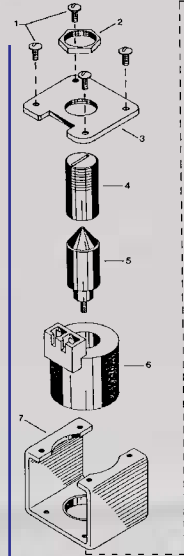

Line To Boom

List Price
Please Apply Discount

BYPASSING SOLENOID

AA144A-1-3
BYPASSING
(Returning Solenoid Valve)
\$209.92

23520-1/2-PP
23520-3/4-PP
Throttling Valve
(For Regulating Bypass on AA144A-1-3)
List.....\$29.76

Also See Foam Marker Parts Page for Brass Version

AA144A-1 (New Style)

TeeJet SOLENOID VALVE PARTS AA145-1 Parts

REF#	PART#	DESCRIPTION	LIST\$
1	CP14933-SS	SCREW	\$ 1.51
2	CP15168-IENP	JAM NUT	5.15
3	CP15166-I	COIL COVER	4.50
4	CP15161-I	ARMATURE STOP	11.02
5	CP15163-NYB	12V. COIL	51.04
6	CP14927-3-I	STRAP, STEEL	8.37
7	CP15169-SS	WASHER,SS	1.97
8	CP15164-NYB	UPPER HOUSING	5.35
9	CP15170-IENP	ARMATURE	20.35
10	CP15167-302SS	SPRING	5.37
11	CP14813-1-IENP	RETAINER RING	1.97
12	CP36101-EPR	DIA.,EPDM	7.20
12A	CP36101-VI	DIA.,VITON.	16.26

Ref#	Part#	Description	List Price
1	CP7698-SS	Screw, SS	\$ 1.78
2	CP18602-IENP	Jam nu	12.08
3	CP18603-I	Coil Cover.	13.53
4	CP18618-IENP	Armature Stop	35.46
5	CP18606-IENP	Armature	55.64
6	CP18605-NYB	Coil Assembly	108.23
7	CP18623-I	Strap Sub Assembly	NA
8	CP18607-CE	Upper Dia. Housing	NA
9	CP18621-EPR	Diaphragm, EPDM	11.63
9	CP18621-VI	Diaphragm, VITON	23.00
10	CP18610-SS	Seat Washer Retianer	19.66
11	CP18611-EPR	Seat Washer, EPDM	10.80
11	CP18611-VI	Seat Washer, VITON	16.73
12	CP18612-SS	Spacer	4.02
13	CP18613-SS	Stem.	19.51
14	CP18601-3/4-NY	Body, Nylon,3/4"	NA
14	CP18601-1-NY	Body, Nylon,1"	23.66
15	CP18609-SS	Washer	5.92
16	CP18614-CE	Lower Dia. Housing	NA
17	CP18617-SS	Lower Dia. Piston	14.34
18	CP18615-I	Bottom Plate.	NA
19	CP18608-302SS	Spring	NA
20	CP18620-304SS	Spring Retainer	7.32
21	CP18622-EPR	Boot, EPDM	9.55
22	CP18619-SS	Screw	5.14