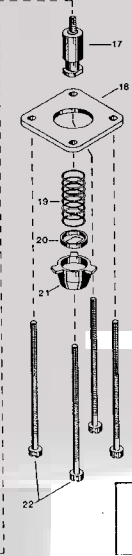

Line To Boom

List Price
Please Apply Discount

BYPASSING SOLENOID

AA144A-1-3
BYPASSING
(Returning Solenoid Valve)
\$209.92

23520-1/2-PP
23520-3/4-PP
Throttling Valve
(For Regulating Bypass on AA144A-1-3)
List.....\$29.76

Also See Foam Marker Parts Page for Brass Version

AA144A-1 (New Style)

TeeJet SOLENOID VALVE PARTS AA145-1 Parts

REF#	PART#	DESCRIPTION	LIST\$
1	CP14933-SS	SCREW	\$ 1.51
2	CP15168-IENP	JAM NUT	5.15
3	CP15166-I	COIL COVER	4.50
4	CP15161-I	ARMATURE STOP	11.02
5	CP15163-NYB	12V. COIL	51.04
6	CP14927-3-I	STRAP, STEEL	8.37
7	CP15169-SS	WASHER,SS	1.97
8	CP15164-NYB	UPPER HOUSING	5.35
9	CP15170-IENP	ARMATURE	20.35
10	CP15167-302SS	SPRING	5.37
11	CP14813-1-IENP	RETAINER RING	1.97
12	CP36101-EPR	DIA.,EPDM	7.20
12A	CP36101-VI	DIA.,VITON.	16.26

REF#	PART#	DESCRIPTION	LIST\$
13	CP14807-SS	RETAINER	16.47
14	CP14802-EPR	SEAT WASHER,EPDM.	5.56
14A	CP14802-VI	" ", VITON.	19.61
15	CP14811-SS	SPACER	4.72
16	CP14801-PP	BODY,POLYPRO.	14.62
17	CP14812-SS	STEM,SS.	18.62
18	CP14806-SS	WASHER, SS	5.41
19	CP15162-SS	LOWER PISTON	10.34
20	CP15165-NYB	LOWER HOUSING.	20.09
21	CP14819-SS	SCREW, SS(4)	1.78
22	CP21737-NYB	3/4" NIPPLE	4.64