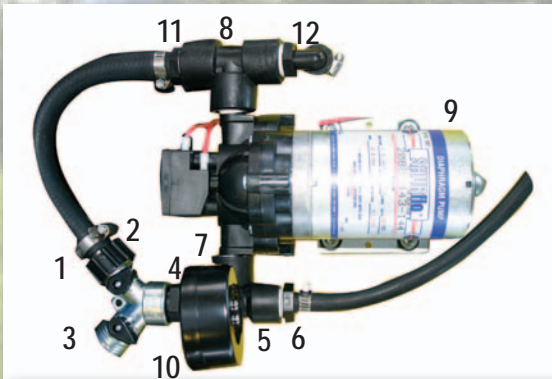

<i>For 23L-7676-8" Hangun</i>	
Part # LS14-1.4-23LX8-2N	\$723.00
Part# LS25-1.4-23LX8-2N	\$736.00

- Replacement Parts:**
1. C1200 Hose Barb Insert
 2. B3400 GH Thread Nut
 - 2A. GHW Washer (not shown)
 3. LA23 Valve
 4. M3412G 3/4GHT x 1/2MPT
 5. FIPT1214 Pipe tee w/ gauge port
 6. A1214 1/2 MPT x 1/4 Hose barb
 7. M3812 1/2MPT x 3/8MPT
 8. TB121238M 3/8MPT x (2) 1/2HB
 9. 8000-543-236 Pump, 12 volt
- KIT Less Pump, with clamps, gauge and hose **ATV-RFP-S-KIT \$42.60**

Lawn Weed Killer
BB6000

Part# BB6000-1
List Price \$ 49.80

Lawn Fertilizer
"Royal Treatment"

Part# RTR1
List Price \$ 49.80

ATV 2 Nozzle Boom Kits Separately
 2N-BOOM Boom Kit Shown Left w/ clamps, bodies, hose etc. \$ 35.00
 ATV-MOUNT Mounts boom to tank w/ hardware, set of 2 pcs. \$ 46.32

Replacement tire & Rim
#15X6X6TIRE \$ 50.40

Lawn & Acreage

**14 & 25 Gallon Lawn Sprayers with LBF5, 150" Coverage booms
& 3.5gpm pumps and Poly Gun**

Spray Boom comes standard with 8003 nozzles.

Large 15.00 x 6-6 Tires

Replacement Parts:

- 1. C1200 Hose Barb Insert (qty. 2)
 - 2. B3400 GH Thread Nut (qty. 2)
 - 2A. GHW Washer (not shown) (qty. 2)
 - 3. LA23 Valve
 - 4. M3412G 3/4GHT x 1/2MPT
 - 5. FIPT1214 Pipe tee w/ gauge port
 - 6. A1214 1/2 MPT x 1/4 Hose barb
 - 7. M3812 1/2MPT x 3/8MPT
 - 8. FIPT12 1/2" Pipe Tee
 - 9. 2088-443-144 3.5 GPM Pump, 12 volt
 - 10. GA21260 Gauge, 60#, 2 1/2" face
 - 11. A1212 1/2 MPT x 1/2"HB
 - 12. EL1212 1/2"MPT x 1/2"HB Elbow
- KIT Less Pump, with clamps and gauge
ATV-RFP-L-KIT \$45.52