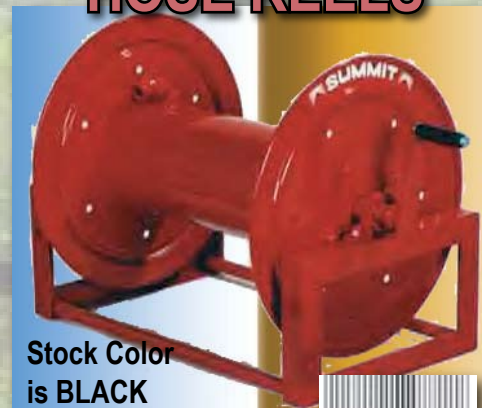

GARDEN HOSE REELS

Garden Hose Reel
75' 5/8" Garden Hose
Part# 15SP173155 - List Price \$ 142.00

Garden Hose Reel - Heavy Duty
150' 5/8" Garden Hose
15SP173180 - List Price \$ 178.00

GARDEN HOSE REELS

MODEL#	DESCRIPTION	HOSE CAPACITY	LIST PRICE
SM18*	MANUAL REEL	3/8"=400' / 1/2"=300'	\$ 447.00
SME18*	ELECTRIC REEL	3/8"=400' / 1/2"=300'	992.00
SM12	MANUAL	3/8"=250' / 1/2"-175'	405.00
MR12	Micro Reel	3/8"=125	390.00
SM30*	MANUAL REEL	3/8"=650 1/2"=470	502.00
SME30*	30" ELECTRIC REEL	3/8"=650' 1/2"=470'	1042.00
* Add \$170.00 to Any Reel to Purchase 1" Input swivel & interiorSM118			
	1/2" SWIVEL Stainless Steel		169.00
SM-201	Push Button Starter Switch		71.00
SM-203	Chain with Link		57.00
SM-204	Solenoid		87.00
SM-205	Motor		530.00
SM-208	Small Motor Sprocket		55.00
SM-104	1/2" Swivel for Summit Brand Reels		97.00
SM-127	Summit Swivel Repair Kit		44.00
SM-111	Plastic Handle		18.00
SM-103	Tension Spring		12.00
SM-102	Lock Assembly		50.00
SM-110	Crank Handle arm for 1/2" Reels		50.00
SM-105	Bearing And Lockdown		63.00

BRASS FITTINGS FOR CONNECTION TO HOSE REELS		
A1238BR	1/2" MPT X 3/8" HOSE BARB, BRASS	3.63
A1212BR	1/2" MPT X 3/2" HOSE BARB, BRASS	3.17
A1234BR	1/2" MPT X 3/4" HOSE BARB, BRASS	3.17

HOSE REELS

Stock Color
is BLACK