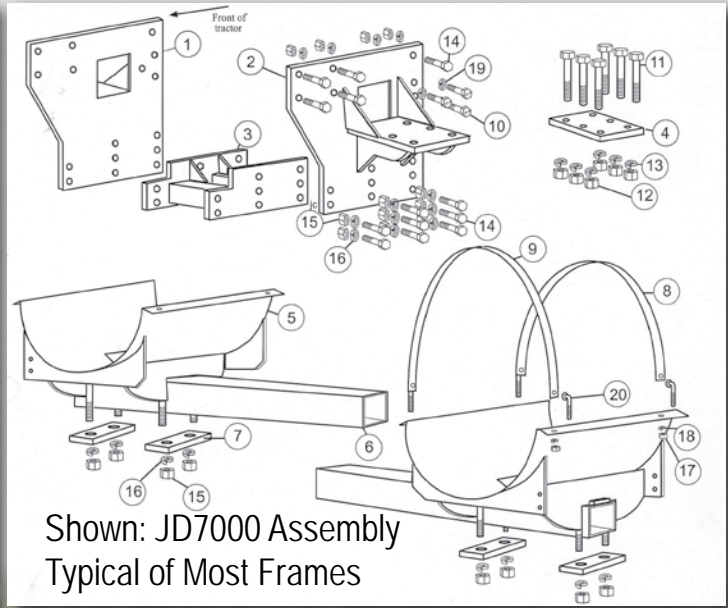

JD 8000 Series