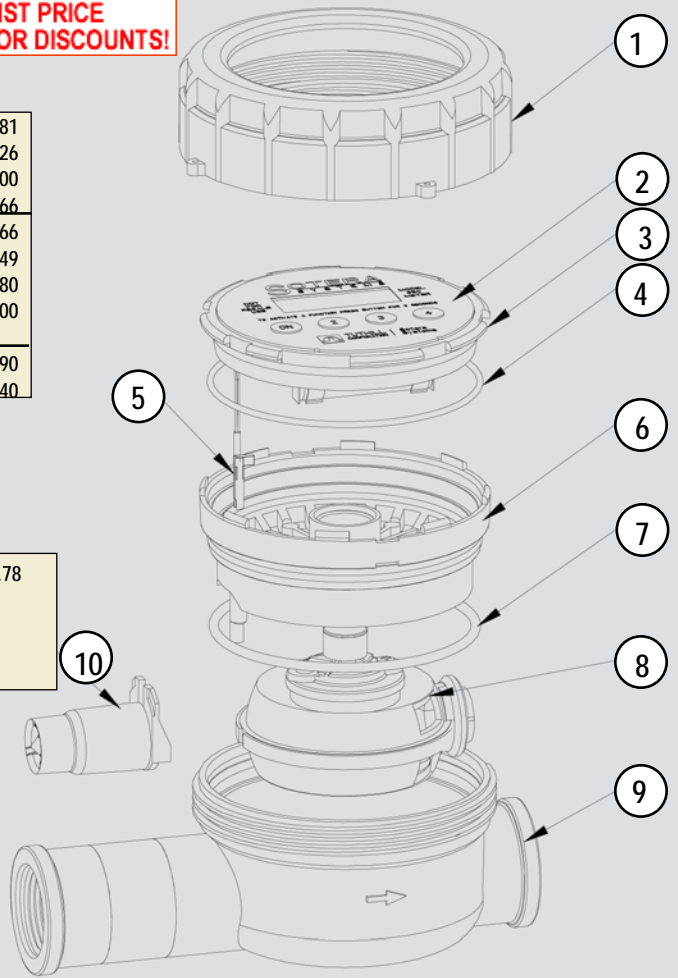

850 METER PARTS LIST

**LIST PRICE
CALL FOR DISCOUNTS!**

ITM. NO.	PART NO.	DESCRIPTION	QTY.	
1	820F1537	Meter Cap	1	
2	850G7887	Display Label	1	\$ 14.81
3	850G7888	Electronic Module	1	11.26
4	800G7389	O-Ring, Buna-N, 96.5 mm ID (Black)	1	443.00
5	850G7802	Proximity Sw itch Retainer	1	4.66
6	820F1534	Meter Cover	1	10.49
7	820F1552	O-Ring, Fluorocarbon (2-240) (Brown)	1	7.80
8	825F1578	Meter Chamber Assembly (Includes items 11-21)	1	57.00
9	850G7807	Meter Body	1	24.90
10	850G7810	Air Sensor Cartridge Assembly	1	37.40

F1582, 850 METER REPAIR KIT

ITM. NO.	PART NO.	DESCRIPTION	QTY.	
4	800G7389	O-Ring, Buna-N, 96.5 mm ID (Black)	1	\$ 109.78
7	820F1552	O-Ring, Viton (2-240, Brown)	1	
8	825F1578	Meter Chamber Assembly (Includes items 11-21)	1	

825F1578, METER CHAMBER ASSEMBLY

ITM. NO.	PART NO.	DESCRIPTION	QTY.	
11	825F1577	Magnet Holder	1	
12	800F4439	Screw , #6-20 x 1/2 Phillips	2	
13	800F3955	Pinion Plate	1	
14	800F3980	Washer	2	
15	800F3965	Pinion Shaft	1	
16	800G1304	G1304 Driver	1	
17	35F6588	O-Ring (2-117)	1	
18	820F1550	Seal Gland	1	
19	800F3951	Meter Chamber Top	1	
20	800F3941	Meter Disc	1	
21	800F3952	Meter Chamber Bottom	1	

Available in KIT Only!

850 Meter PARTS

SOTERA
SYSTEMS

FILLRITE

Ag Chemical Pumps & Meters

MINI BULK TANK ADAPTERS

USES ADAPTER
F0153 OR F0069

F0069