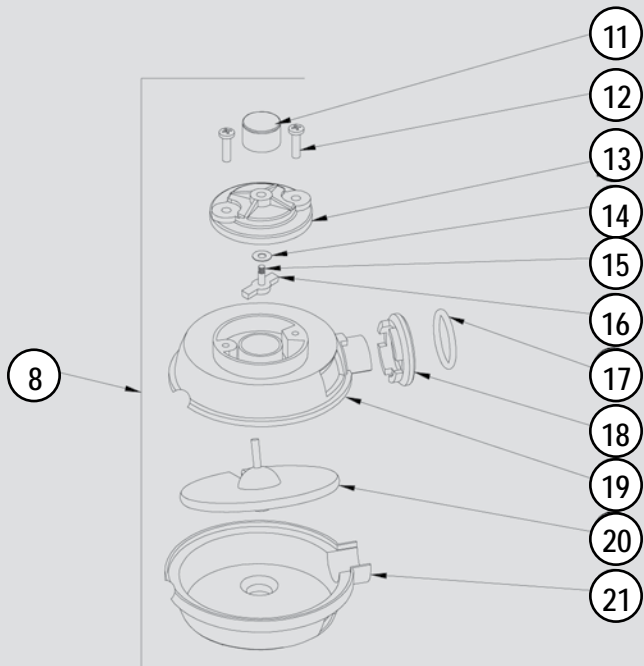

850 METER PARTS LIST

**LIST PRICE
CALL FOR DISCOUNTS!**

ITM. NO.	PART NO.	DESCRIPTION	QTY.	
1	820F1537	Meter Cap	1	
2	850G7887	Display Label	1	\$ 14.81
3	850G7888	Electronic Module	1	11.26
4	800G7389	O-Ring, Buna-N, 96.5 mm ID (Black)	1	443.00
5	850G7802	Proximity Sw itch Retainer	1	4.66
6	820F1534	Meter Cover	1	10.49
7	820F1552	O-Ring, Fluorocarbon (2-240) (Brown)	1	7.80
8	825F1578	Meter Chamber Assembly (Includes items 11-21)	1	57.00
9	850G7807	Meter Body	1	24.90
10	850G7810	Air Sensor Cartridge Assembly	1	37.40

F1582, 850 METER REPAIR KIT

ITM. NO.	PART NO.	DESCRIPTION	QTY.	
4	800G7389	O-Ring, Buna-N, 96.5 mm ID (Black)	1	\$ 109.78
7	820F1552	O-Ring, Viton (2-240, Brown)	1	
8	825F1578	Meter Chamber Assembly (Includes items 11-21)	1	

825F1578, METER CHAMBER ASSEMBLY

ITM. NO.	PART NO.	DESCRIPTION	QTY.	
11	825F1577	Magnet Holder	1	
12	800F4439	Screw , #6-20 x 1/2 Phillips	2	
13	800F3955	Pinion Plate	1	
14	800F3980	Washer	2	
15	800F3965	Pinion Shaft	1	
16	800G1304	G1304 Driver	1	
17	35F6588	O-Ring (2-117)	1	
18	820F1550	Seal Gland	1	
19	800F3951	Meter Chamber Top	1	
20	800F3941	Meter Disc	1	
21	800F3952	Meter Chamber Bottom	1	

Available in KIT Only!

850 Meter PARTS

SOTERA
SYSTEMS

FILLRITE

Ag Chemical Pumps & Meters

MINI BULK TANK ADAPTERS

USES ADAPTER
F0153 OR F0069

F0069