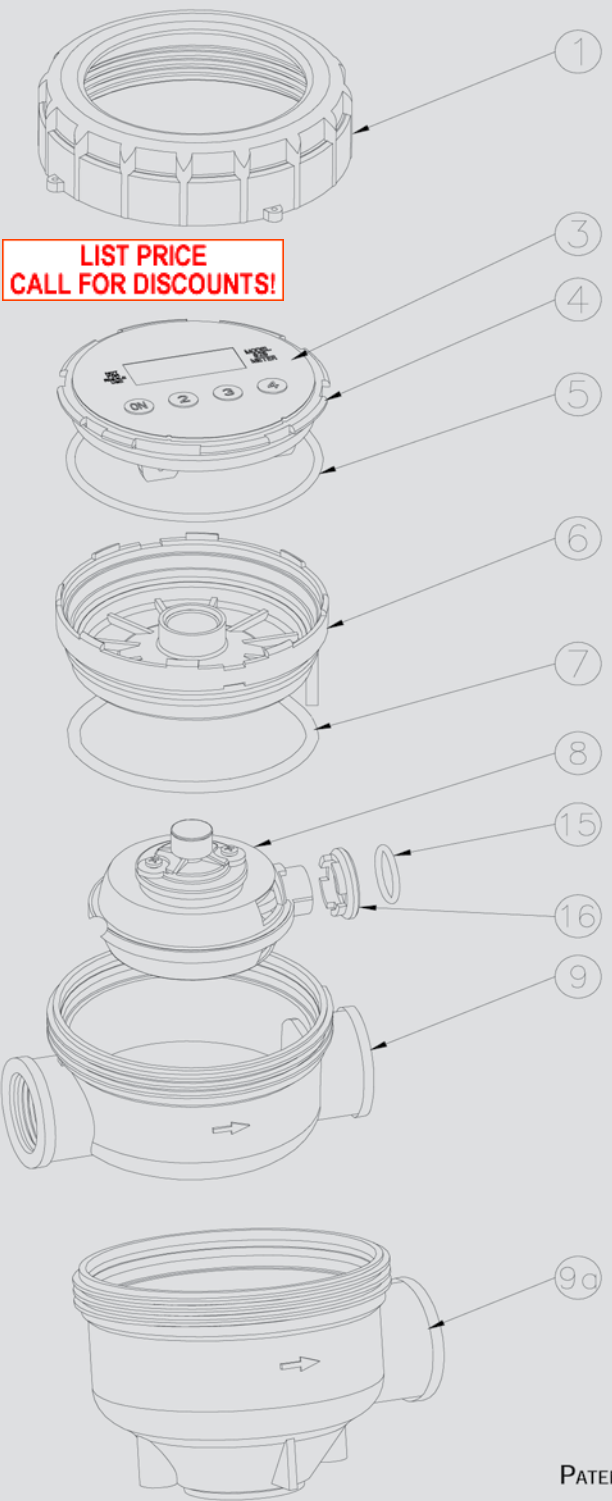

## 825 METER PARTS LIST

ITM. NO.	PART NO.	DESCRIPTION	QTY.	
1	820F1537	Meter Cap	1	\$ 14.81
3	820F1558	Display Label	1	11.26
4	820F1563	Electronic Module	1	443.00
5	800G7389	O-Ring, Buna-N, 96.5 mm ID (Black)	1	4.66
6	820F1534	Meter Cover	1	10.49
7	820F1552	O-Ring, Fluorocarbon (2-240) (Brown)	1	7.80
8	825F1578	Meter Chamber Assembly (Includes items 10-20)	1	57.00
9	820F1535	Meter Body	1	24.90
9a	820F1568	Meter Body, Back Port (827)	Opt.	NA

## F1582, 825 METER REPAIR KIT

ITM. NO.	PART NO.	DESCRIPTION	QTY.	
5	800G7389	O-Ring, Buna-N, 96.5 mm ID (Black)	1	\$ 109.78
7	820F1552	O-Ring, Viton (2-240, Brown)	1	
8	825F1578	Meter Chamber Assembly (Includes items 10-20)	1	

## F1578, METER CHAMBER ASSEMBLY

ITM. NO.	PART NO.	DESCRIPTION	QTY.	
10	825F1577	Magnet Holder	1	Available in KIT Only!
11	800F4439	Screw, #6-20 x 1/2 Phillips	2	
12	800F3955	Pinion Plate	1	
13	800F3965	Pinion Shaft	1	
14	800G1304	G1304 Driver	1	
15	35F6588	O-Ring (2-117)	1	
16	820F1550	Seal Gland	1	
17	800F3951	Meter Chamber Top	1	
18	800F3941	Meter Disc	1	
19	800F3952	Meter Chamber Bottom	1	
20	800F3980	Washer	2	

# 825 Meter PARTS

PATENT  
PENDING