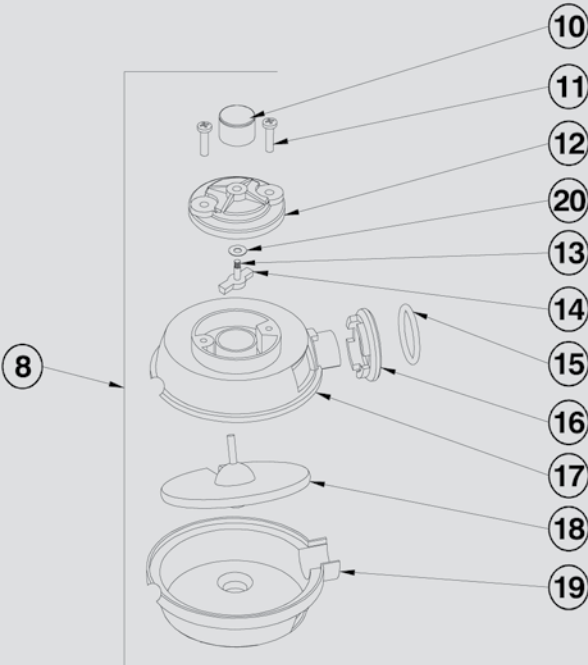

## 825 METER PARTS LIST

ITM. NO.	PART NO.	DESCRIPTION	QTY.	
1	820F1537	Meter Cap	1	\$ 14.81
3	820F1558	Display Label	1	11.26
4	820F1563	Electronic Module	1	443.00
5	800G7389	O-Ring, Buna-N, 96.5 mm ID (Black)	1	4.66
6	820F1534	Meter Cover	1	10.49
7	820F1552	O-Ring, Fluorocarbon (2-240) (Brown)	1	7.80
8	825F1578	Meter Chamber Assembly (Includes items 10-20)	1	57.00
9	820F1535	Meter Body	1	24.90
9a	820F1568	Meter Body, Back Port (827)	Opt.	NA

## F1582, 825 METER REPAIR KIT

ITM. NO.	PART NO.	DESCRIPTION	QTY.	
5	800G7389	O-Ring, Buna-N, 96.5 mm ID (Black)	1	\$ 109.78
7	820F1552	O-Ring, Viton (2-240, Brown)	1	
8	825F1578	Meter Chamber Assembly (Includes items 10-20)	1	

## F1578, METER CHAMBER ASSEMBLY

ITM. NO.	PART NO.	DESCRIPTION	QTY.	
10	825F1577	Magnet Holder	1	Available in KIT Only!
11	800F4439	Screw, #6-20 x 1/2 Phillips	2	
12	800F3955	Pinion Plate	1	
13	800F3965	Pinion Shaft	1	
14	800G1304	G1304 Driver	1	
15	35F6588	O-Ring (2-117)	1	
16	820F1550	Seal Gland	1	
17	800F3951	Meter Chamber Top	1	
18	800F3941	Meter Disc	1	
19	800F3952	Meter Chamber Bottom	1	
20	800F3980	Washer	2	

# 825 Meter PARTS

PATENT  
PENDING