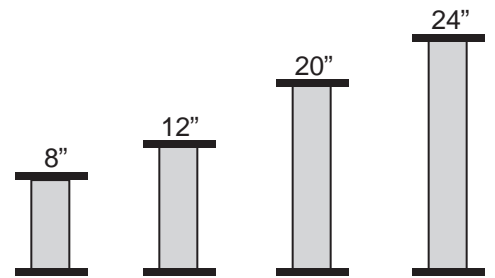

TILLAGE TOPPER MOUNTING FRAME

Part#	Description	Price
TTMF	Tillage Topper Mounting Frame	\$980.22

Frame Kits Include: 4 Legs (choose height needed), Cross Members, Bolt Kit & All Mounting Hardware. Tank Straps & J-Bolts are included with Cradle Purchased separate. Options Below.

REPLACEMENT LEGS

Part#	Description	Price
TTLEG-8	8" Leg	\$200.94
TTLEG-12	12" Leg	\$200.94
TTLEG-20	20" Leg	\$200.94
TTLEG-24	24" Leg	\$200.94

Add 3" to Leg Height for Mounting Frame

TANKS & CRADLES

Part#	Description	Price
RAV300X38	300 x 38" Gallon Round Tank	\$570.00
NOR300E	300 Gallon Elliptical Tank	\$669.00
RAV400X42	400 x 42" Gallon Round Tank	\$825.00
RAV400E	400 Gallon Elliptical Tank	\$713.00
RAV500X48	500 x 48" Gallon Round Tank	\$851.00
NOR500E	500 Gallon Elliptical Tank	\$919.00
CRAD300X38	300 x 38" Cradle	\$868.00
CRAD300E	300 Gallon Elliptical Cradle	\$934.00
CRAD400X42	400 x 42" Cradle	\$1,037.00
CRAD400E	400 Gallon Elliptical Cradle	\$1,021.00
CRAD500X48	500 x 48" Cradle	\$1,037.00
CRAD500E	500 Gallon Elliptical Cradle	\$1,048.00

When Ordering:

Standard leg at 12", 8 1/2" also stocked.
Standard length on cross beam is 5' tube, add \$49.00 per foot for longer beams. Please verify length on all 4 legs.

INOCULANT SPRAYERS

25 & 55 Gallon Units