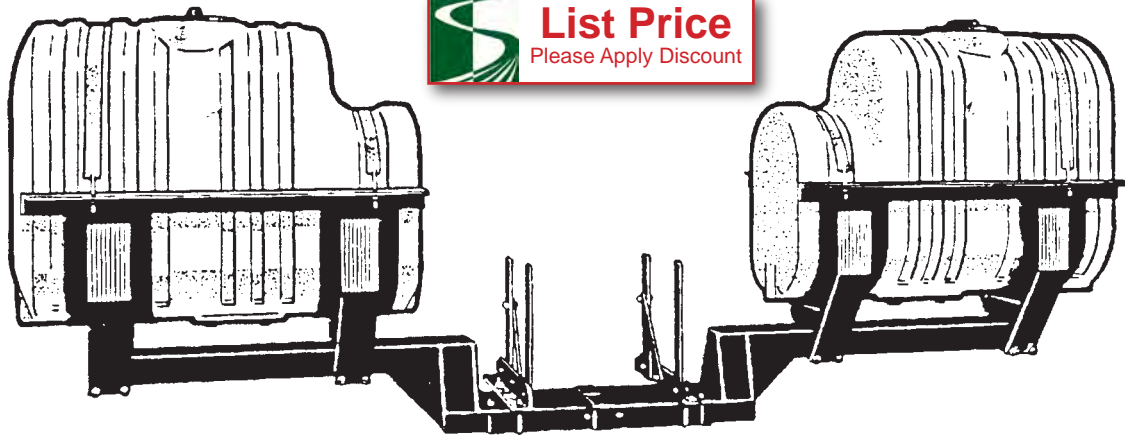

200 & 250 GALLON SIDEMOUNTS

Mainframe, Cradles and Tanks

List Price
Please Apply Discount

For use on CaseIH 7110, 7120, 7130, 7140 and John Deere 4555, 4650, 4850, 4755, 4955 Front Wheel Assist Tractors

- Built for hard to fit Front Wheel Assist Tractors
- Quick Tach Frame for Easy Mounting
- Rugged Tubing Frame

MAIN FRAME & CRADLES		
Part#	Description	Price
SM-PKFWA-200	200 Gallon Per Side, Mainframe & Cradles	\$2,905.73
SM-PKFWA-250	250 Gallon Per Side, Mainframe & Cradles	\$2,905.73

TANKS		
Part#	Description	Price
RAV200X24	200 Gallon Cut-a-way Tank (2 Required, Price each)	\$520.00
RAV250X24	250 Gallon Cut-a-way Tank (2 Required, Price each)	\$575.00