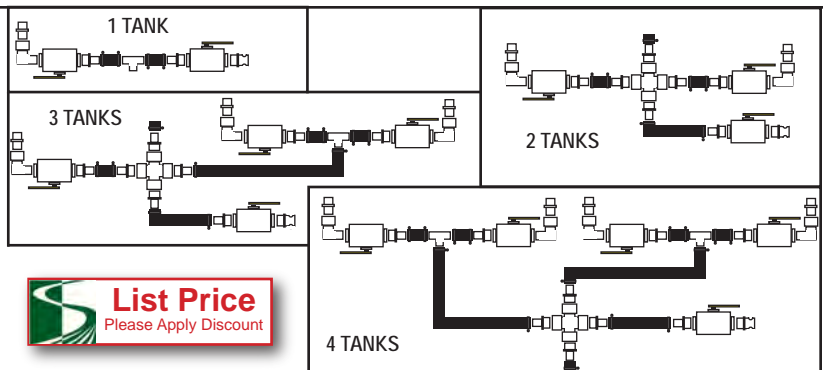

INTERPLANT

Part#	Planter/Rows	Tank Size	Max Qty		Required	
			Per Planter	Price	Tank	Price
PLBRH-100	Kinze 2500/3500 6 (11) Row	100 Gallon Round Tank	2	\$765.00	SOL100X23	\$266.00
PLBRH-100	Kinze 2500/3500 8 (15) Row	100 Gallon Round Tank	2	\$765.00	SOL100X23	\$266.00
PLBRH-100	Kinze 2600/3600 12 (23) Row	100 Gallon Round Tank	2	\$765.00	SOL100X23	\$266.00
PLBRH-150E	Kinze 2600/3600 12 (23) Row-FRONT BOXES OFF	150 Gallon Elliptical Tank	2	\$885.00	RAV150E	\$448.00
PLBRH-100	Kinze 2600/3600 16 (31) Row	100 Gallon Round Tank	2	\$765.00	SOL100X23	\$266.00
PLBRH-150E	Kinze 2000/3000 16 (31) Row	150 Gallon Elliptical Tank	2	\$885.00	RAV150E	\$448.00
PLBRH-200E	Kinze 2000/3000 16 (31) Row-FRONT BOXES OFF	200 Gallon Elliptical Tank	2	\$851.00	RAV200E	\$520.00
PLBRR-100	Kinze 3650 Bulk Fill-12 or 16 Row	100 Gallon Round Tank	2	\$969.00	SOL100X23	\$266.00
PLBRR-150	Kinze 3650 Bulk Fill-12 or 16 Row	150 Gallon Round Tank	2	\$1,041.00	RAV150X32	\$362.00
PLBRR-100E	Kinze 3650 Bulk Fill-12 or 16 Row	100 Gallon Elliptical Tank	2	\$1,041.00	RAV150E	\$448.00
PLBRR-200	Kinze 3650 Bulk Fill-12 or 16 Row	200 Gallon Round Tank	2	\$1,041.00	RAV200X32	\$442.00
PLBRR-200E	Kinze 3650 Bulk Fill-12 or 16 Row	200 Gallon Elliptical Tank	2	\$1,041.00	NOR200E	\$520.00

PLANTER TANK PLUMBING KIT -

Kit Includes: Bottom Valve, 1 1/4" Tank Fitting (s) etc. for plumbing tanks together - 1 1/2" Bottom Fill, Unassembled, Less Hose

Part#	Description	Price
PTPK-1	Kit for One Tank	\$158.40
PTPK-2	Kit for Two Tanks	\$286.47
PTPK-3	Kit for Three Tanks	\$335.89
PTPK-4	Kit for Four Tanks	\$443.84

KIT DOES NOT INCLUDE HOSE

List Price
Please Apply Discount

Single Tank Kit Includes

Qty	Part#	Description
1	M114	1 1/4" Nipple
1	SE114	1 1/4" Street Elbow
1	454135N	1 1/4" Valve
1	A1142	1 1/4" MPT x 1 1/2" Barb
5	HC112	1 1/2" Hose Clamp
1	454137N	2" Valve
1	61244	Part F Quick Coupler
1	A200112	2"MPTx1 1/2" Barb
1	TB112	Hose Barb Tee