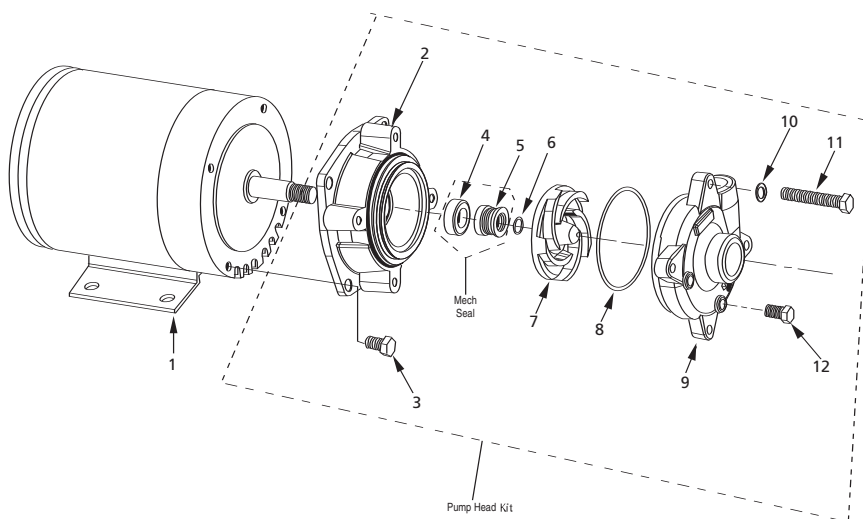

STAINLESS STEEL PEDESTAL MOUNT PUMPS

Part#	Description	Price
COPSV1	1" Suction x 3/4" Discharge, 5/8" Shaft, S.S. Pedestal Mount	$801.85
COPSV3	1 1/4" Suction x 1" Discharge, 5/8" Shaft, S.S. Pedestal Mount	$875.50
COPSV5	1 1/2" Suction x 1 1/4" Discharge, 5/8" Shaft, S.S. Pedestal Mount	$1,035.55
COPSV7	2" Suction x 1 1/2" Discharge, 5/8" Shaft, S.S. Pedestal Mount	$1,254.55