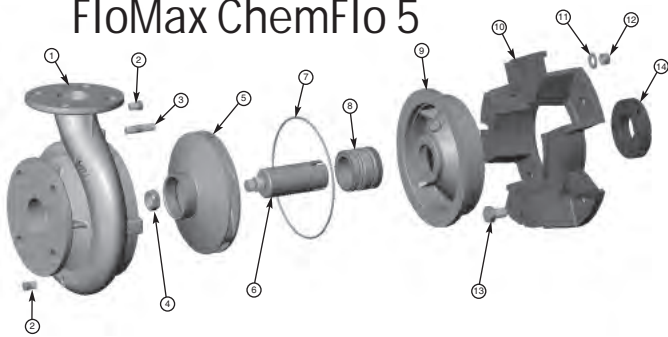

**MP PUMPS, INC.**
**FloMax ChemFlo 5**

 Stainless Steel  
 Ultra-High Performance

**Pumps & Pump Kits**

Part#	Description	Price
FM-CF5-2	Pump w/ C-Face Motor Adapter & 2" Female NPT Flanges	<b>\$2,508.00</b>
FM-CF5-2-HP	Pump w/ 5HP Motor (ODP Type)	<b>\$4,177.00</b>
FM-CF5-2-5HP-KIT1	Pump w/ Motor, Base & Poly Encloser Kit	<b>\$4,639.00</b>
FM-CF5-2-5HP-KIT2	Pump w/ Motor, Base, Poly Encloser Kit & Motor Starter Kit	<b>\$4,750.00</b>
CM5-71/2	Pump w/ 7 1/2 hp Electric Motor	<b>\$4,272.00</b>

**FloMax ChemFlo 4**

 Stainless Steel  
 Ultra-High Performance

**Pumps**

Part#	Description	Price
CM4-3HP	3hp / 1 Phase / 220TEFC / 2" x 1 1/2"	<b>\$2,253.37</b>

**MP PUMPS, INC.**
**FloMax ChemFlo 5**

**FloMax ChemFlo 4**

Ref#	Qty	Part#	Description	Price
1	1	31098	Volute SS Chem 5 2x1.5	\$1,396.36
2	2	21255	Pipe Plug SS - 1/8" NPT	\$7.05
3	4	33161	Stud SS - 3/8-16 x 2"	\$8.89
4	1	29194	Hex Jam Nut SS - 5/8-18	\$7.96
5	1	31096	Impeller SS - 6.18" Chem 5	\$590.90
6	1	31806	Drive Sleeve SS 145TC	\$307.42
	1	31094	Drive Sleeve SS 184TC	\$234.70
	1	31311	Drive Sleeve SS 215TC	\$253.08
7	1	31233	O-Ring Viton	\$11.06
8	1	31374	Mech. Seal - 1.5" T-2100	\$117.94
9	1	31093	Seal Housing SS Chem 5	\$735.36
10	1	31711	Motor Adapter 145TC	\$409.71
	1	31091	Motor Adapter 184TC/215TC	\$447.59
11	4	28053	Washer SS - 3/8"	\$0.36
12	4	21268	Hex Nut SS - 3/8-16	\$2.68
13	4	31235	Capscrew SS 1/2-13	\$5.28
14	1	23039	Clamp Assembly 1" 145TC	\$53.64
	1	31099	Clamp Assembly 1.38" 184TC	\$127.97
	1	31312	Clamp Assembly 1.5" 215TC	\$126.78