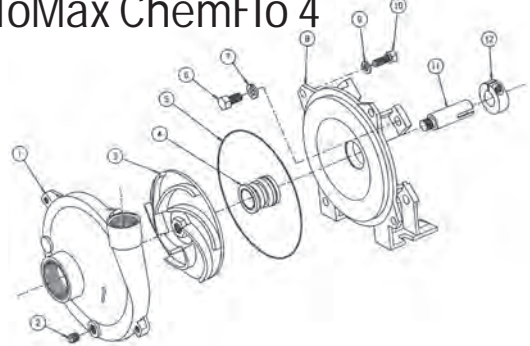

**MP PUMPS, INC.**
**FloMax ChemFlo 5**

 Stainless Steel  
 Ultra-High Performance

**Pumps & Pump Kits**

Part#	Description	Price
FM-CF5-2	Pump w/ C-Face Motor Adapter & 2" Female NPT Flanges	<b>\$2,508.00</b>
FM-CF5-2-HP	Pump w/ 5HP Motor (ODP Type)	<b>\$4,177.00</b>
FM-CF5-2-5HP-KIT1	Pump w/ Motor, Base & Poly Encloser Kit	<b>\$4,639.00</b>
FM-CF5-2-5HP-KIT2	Pump w/ Motor, Base, Poly Encloser Kit & Motor Starter Kit	<b>\$4,750.00</b>
CM5-71/2	Pump w/ 7 1/2 hp Electric Motor	<b>\$4,272.00</b>

**FloMax ChemFlo 4**

 Stainless Steel  
 Ultra-High Performance

**Pumps**

Part#	Description	Price
CM4-3HP	3hp / 1 Phase / 220TEFC / 2" x 1 1/2"	<b>\$2,253.37</b>

**MP PUMPS, INC.**
**FloMax ChemFlo 5**

**FloMax ChemFlo 4**

Ref#	Qty	Part#	Description	Price
1	1	31098	Volute SS Chem 5 2x1.5	\$1,396.36
2	2	21255	Pipe Plug SS - 1/8" NPT	\$7.05
3	4	33161	Stud SS - 3/8-16 x 2"	\$8.89
4	1	29194	Hex Jam Nut SS - 5/8-18	\$7.96
5	1	31096	Impeller SS - 6.18" Chem 5	\$590.90
6	1	31806	Drive Sleeve SS 145TC	\$307.42
	1	31094	Drive Sleeve SS 184TC	\$234.70
	1	31311	Drive Sleeve SS 215TC	\$253.08
7	1	31233	O-Ring Viton	\$11.06
8	1	31374	Mech. Seal - 1.5" T-2100	\$117.94
9	1	31093	Seal Housing SS Chem 5	\$735.36
10	1	31711	Motor Adapter 145TC	\$409.71
	1	31091	Motor Adapter 184TC/215TC	\$447.59
11	4	28053	Washer SS - 3/8"	\$0.36
12	4	21268	Hex Nut SS - 3/8-16	\$2.68
13	4	31235	Capscrew SS 1/2-13	\$5.28
14	1	23039	Clamp Assembly 1" 145TC	\$53.64
	1	31099	Clamp Assembly 1.38" 184TC	\$127.97
	1	31312	Clamp Assembly 1.5" 215TC	\$126.78